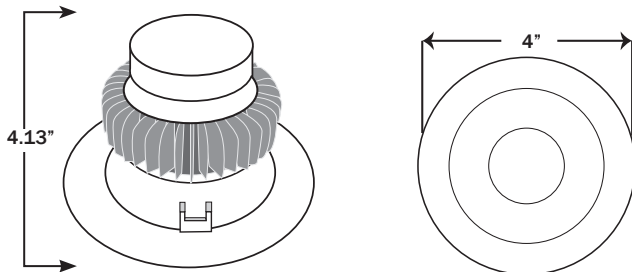

LRR4

LRR6

MODEL	DESCRIPTION	WATTS	LUMENS	VOLTS
LRR4	4" LED Recessed Retrofit	9	684	120/277V
LRR6	6" LED Recessed Retrofit	15	1,200	120/277V

Application:

- Conference Rooms
- Offices
- Retail

Features:

- cULus listed
- RoHS compliant
- Energy Star rated
- Instant on light
- Mercury free
- Made of aluminum alloy
- 2,700K to 6,000K color temperatures
- CRI: >80
- IP20
- Operating temp: -20°C to +40°C
- Dimmable (Multi-volt models not dimmable)
- 35,000 hour life rating
- 3 year limited warranty

Dimensions:

LRR4

LRR6

LRR 4 & 6

LED Recessed Downlight Retrofit

Ordering Information:

PRODUCT	COLOR TEMP	LENS TYPE	VOLTAGE	DIMMING
LRR4-9	27K - 2,700 K	FR - Frosted	120V	Yes
LRR6-15	3K - 3,000 K 4K - 4,000 K 45K - 4,500 K 55K - 5,500 K 6K - 6,000 K		MV - 110/277V *	