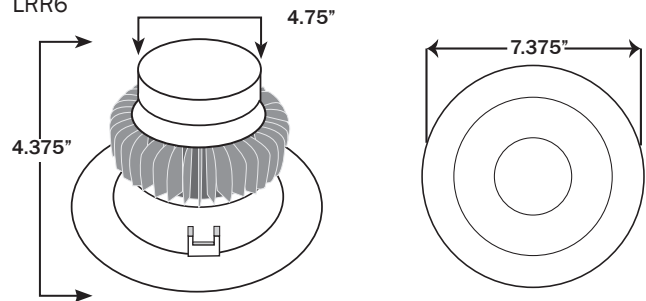

LRR4

LRR6

MODEL	DESCRIPTION	WATTS	LUMENS	VOLTS
LRR4	4" LED Recessed Retrofit	9	684	120/277V
LRR6	6" LED Recessed Retrofit	15	1,200	120/277V

Application:

- Conference Rooms
- Offices
- Retail

Features:

- cULus listed
- RoHS compliant
- Energy Star rated
- Instant on light
- Mercury free
- Made of aluminum alloy
- 2,700K to 6,000K color temperatures
- CRI: >80
- IP20
- Operating temp: -20°C to +40°C
- Dimmable (Multi-volt models not dimmable)
- 35,000 hour life rating
- 3 year limited warranty

Dimensions:

LRR4

LRR6

LRR 4 & 6

LED Recessed Downlight Retrofit

Ordering Information:

PRODUCT	COLOR TEMP	LENS TYPE	VOLTAGE	DIMMING
LRR4-9	27K - 2,700 K	FR - Frosted	120V	Yes
LRR6-15	3K - 3,000 K 4K - 4,000 K 45K - 4,500 K 55K - 5,500 K 6K - 6,000 K		MV - 110/277V *	