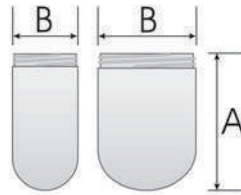

Short Specification:

The Bulb Protector series was developed to provide maximum bulb protection along with great function and longevity. These protectors are available in smooth finished flat bottom design, a vertical prism finish with a flat bottom design or with a bulb shaped bottom design. All are provided with a standard thread and are available in acrylic or polycarbonate in several colors including clear and white. Stocking inventory includes clear and white in polycarbonate. Other colors and all acrylic bulb protectors are available as a special order. Please call for more details.

Smooth Finish
with Threads

Vertical Prism Finish
with Threads

Smooth - Rounded Finish
with Threads

Ordering Chart: Smooth Finish with Threads

POLYCARB. PART #	ACRYLIC PART #	DESCRIPTION	"A" HEIGHT	"B" THREAD DIAMETER
LI RBP-501P-C LI RBP-501P-W LI RBP-501P-__	LI RBP-501A-C LI RBP-501A-W LI RBP-501A-__	3 x 6 Clear Smooth 3 x 6 White Smooth 3 x 6 Specify	6 1/8"	3 3/16"
LI RBP-503P-C LI RBP-503P-W LI RBP-503P-__	LI RBP-503A-C LI RBP-503A-W LI RBP-503A-__	3 x 8 Clear Smooth 3 x 8 White Smooth 3 x 8 Specify	8 5/16"	3 3/16"
LI RBP-505P-C LI RBP-505P-W LI RBP-505P-__	LI RBP-505A-C LI RBP-505A-W LI RBP-505A-__	4 x 8 Clear Smooth 4 x 8 White Smooth 4 x 8 Specify	8 5/16"	4 1/4"

Ordering Chart: Smooth - Rounded Finish with Threads

POLYCARB. PART #	ACRYLIC PART #	DESCRIPTION	"A" HEIGHT	"B" THREAD DIAMETER
LI RBP-511P-C LI RBP-511P-W LI RBP-511P-__	LI RBP-51A-C LI RBP-511A-W LI RBP-511A-__	3 x 6 Clear Smooth 3 x 6 White Smooth 3 x 6 Specify	6 1/8"	3 3/16"
LI RBP-513P-C LI RBP-513P-W LI RBP-513P-__	LI RBP-513A-C LI RBP-513A-W LI RBP-513A-__	4 x 6 Clear Smooth 4 x 6 White Smooth 4 x 6 Specify	6"	4 7/8"
LI RBP-515P-C LI RBP-515P-W LI RBP-515P-__	LI RBP-515A-C LI RBP-515A-W LI RBP-515A-__	5 x 7 Clear Smooth 5 x 7 White Smooth 5 x 7 Specify	7 1/2"	5 1/2"