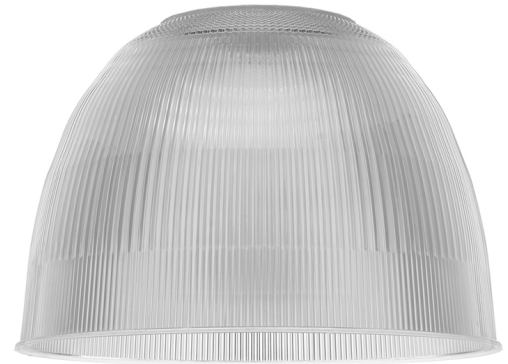

Short Specification:

This energy efficient 16 inch diameter prismatic Reflexor® is designed to be used in either open or closed fixtures for industrial, commercial and decorative lighting.

Ordering Information:

PART #	DESCRIPTION	MATERIAL
LI-DD-804302	Model 816	Acrylic

Dimensions: