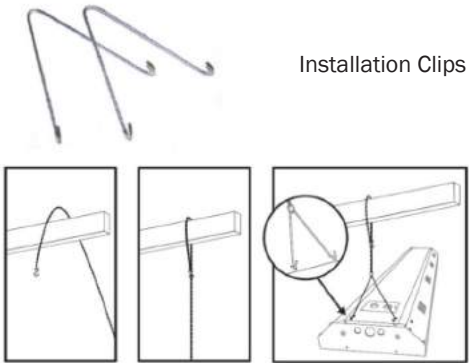

* Not DLC listed. For a complete list of DLC qualified fixtures, please visit www.designlights.org/QPL

Applications:

- Gymnasiums
- Schools and universities
- Sports arenas
- Warehouses

Features:

- DLC listed
- UL listed
- Suitable for damp locations
- Glass-free
- Surface mount installation
- 100/277V
- >120 Lm/w
- CRI: >80
- 4,000K or 5,000K color temperatures
- Operating temp: -22 °F to +113 °F
- 0 to 10V dimming

Dimming Connection:

Mounting Options

V-Clips for dual point chain or cable hanging.

Installation Clips

Pendant Hanger