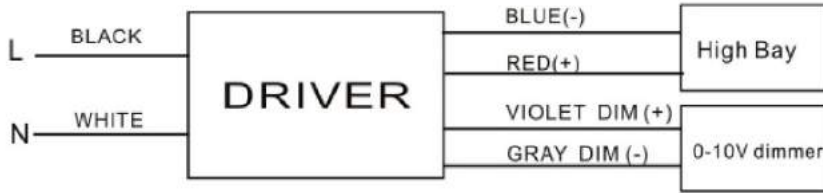

Dimming Connection: