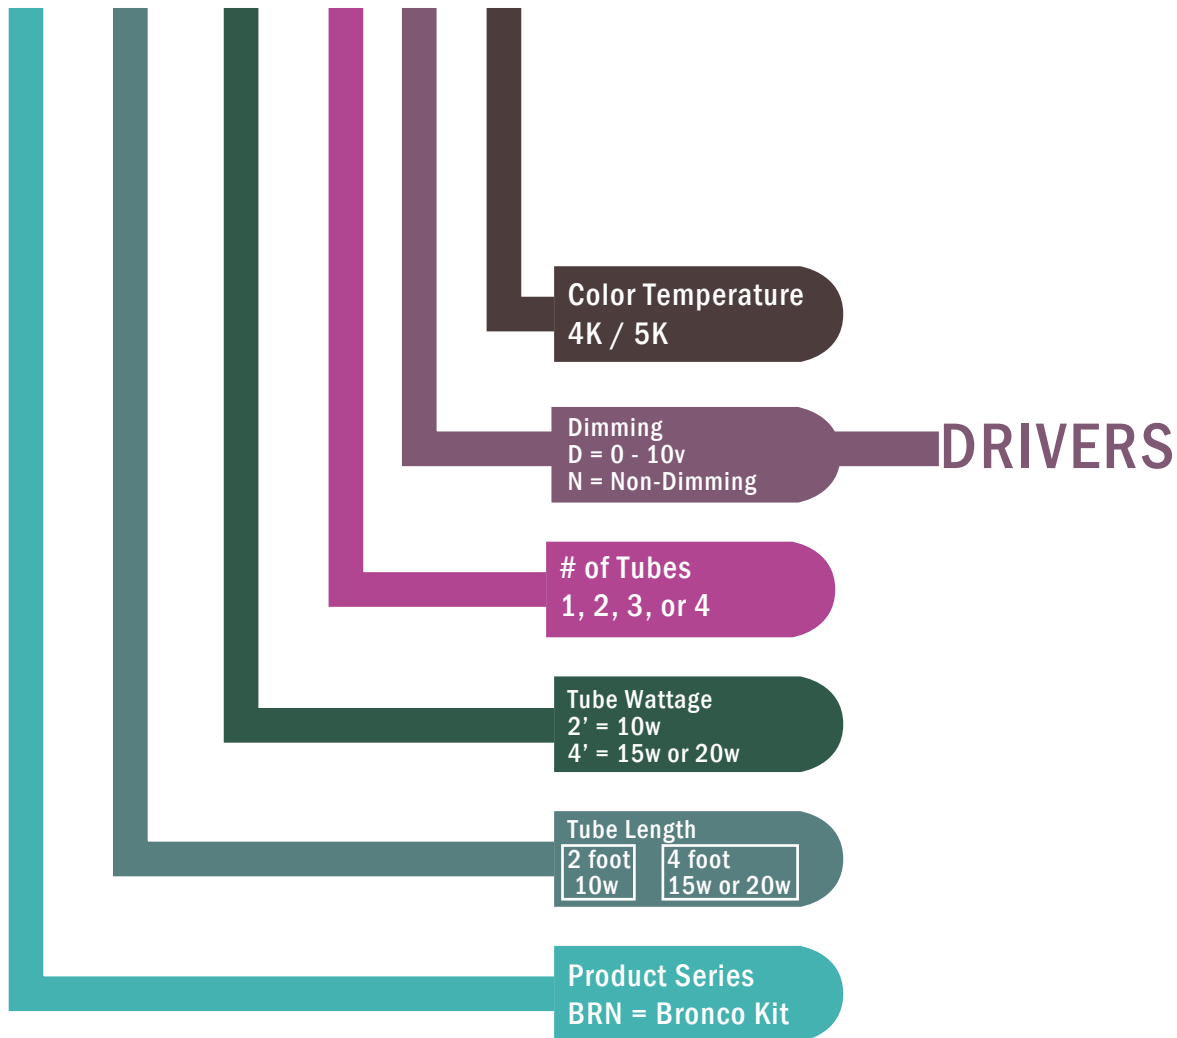

### BRONCO Ordering Information

**BRN420W2N5K**

**BRN420W2N5K**

**2'** TUBE P/N = ZY **10W600** BONS CCT

**4'** TUBE P/N = ZY **20W1200** BONS CCT  
 or  
**15W1200** BONS CCT

**BRN 4 20W 2 N 5K**

# 10w - 30w DRIVER [2-foot tube]

[2-Foot Tube] x One

BRN210W1\_\_\_

[2-Foot Tube] x Two

BRN210W2\_\_\_

[2-Foot Tube] x Three

BRN210W3\_\_\_

[2-foot tube]