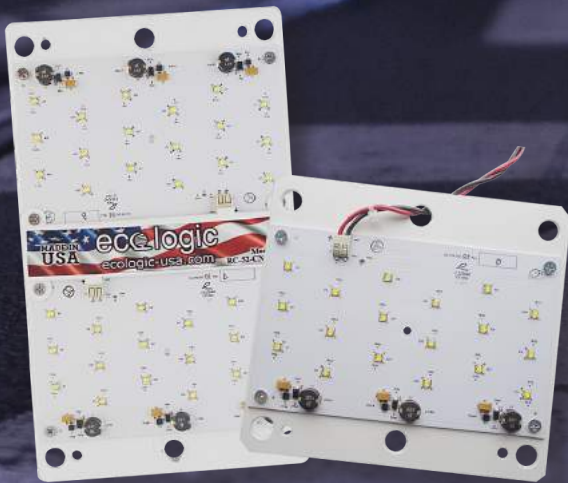

WHAT IT IS

One of our most versatile LED products. Designed to retrofit 95% of the fixtures currently installed in the field, including shoe box and cobra head street lights. The RC Kits are easy to install and there's a variety of upgrades available to make the transition easy.

RC-52-CNP-LED

RC-30-CNP-LED

RC LED CONVERSION KIT

DLC listed
UL recognized luminaire
Made in the U.S.A.
5,000K CCT

CRI: 80
5 Year Limited Warranty
3 Driver Options Available
Philips Luxeon LEDs

WATTAGES AVAILABLE

30W, 52W, 90W, 120W, 150W

Model	Replaces
RC-30-CNP-LED	up to 175W HID
RC-52-CNP-LED	250-400W HID
RC-90-CNP-LED	400W HID
RC-120-CNP-LED	750W HID
RC-150-CNP-LED	1000W HID

UPGRADES

Slide Adapter Set
Mogul Based Adapter
90° Mogul Based Adapter
All Area Adapter Light Panels

Scottsdale Low-Profile
Adapter Kit
480V-270V Step Down
Transformer

DLC LISTED

RC-90-CNP-LED

RC-120-CNP-LED

RC-150-CNP-LED

VERSATILE. DEPENDABLE. LED