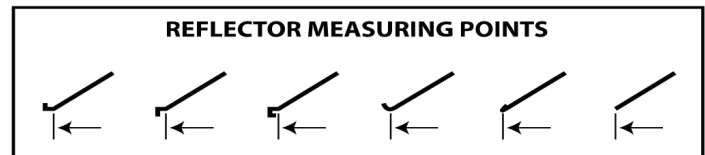

Short Specification:

Louvers International Wire Guards are constructed from tempered steel wire and welded into a rectangular grid pattern of 2" x 2 1/2" for the ultimate in protection. They are available in a light-duty 14 gauge wire or heavy duty 11 gauge wire suitable for almost any environment where fluorescent light fixtures are exposed to forceful contact. These high quality wire guards are protected with a durable and weather-resistant powdercoat epoxy and then finished in polyester chrome or white. Other colors and finishes are available as special order. Mounting options include direct attachment with our special clips or hinged attachment allowing a swing-away guard for ease of maintenance.

ORDERING PROCEDURE: Access your fixture and record the following information. Then, call Louvers International to place your order.

- A Choosing Guard Type** - See illustrations on second page. (D through O.) Indicate which guard type you are interested in by letter.
- B Mounting Width** - Edge to edge. See reflector measuring guide.
- C Overall Length** Edge - Measure from end to end along the edge of the light fixture.
- D Overall Depth**
- E Choose Mounting Option** - See next page (A,B,C)
- E Choose Wire** - Heavy duty = 11 Gauge or Light Duty = 14 Gauge (11 gauge is most common)
- F Choose Finish** - White, Chrome or Custom