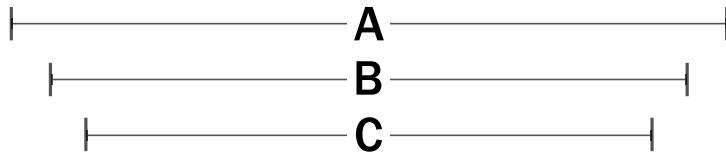

CIRCLINE

CIRCLINE Ordering Information:

PART #	COLOR	SIZE
LI-DD-110000	White Acrylic	11" Diameter
LI-DD-137000	White Acrylic	14" Diameter
LI-DD-1019000	White Acrylic	19" Diameter

*Other sizes, colors and patterns are available upon request. Please consult factory.

CLOUDLITE

CLOUDLITE Ordering Information:

PART #	COLOR	SIZE
LI-DD-CL-110000	White Acrylic	11" Diameter
LI-DD-CL-138000	White Acrylic	14" Diameter
LI-DD-CL-190000	White Acrylic	19" Diameter

*Other sizes, colors and patterns are available upon request. Please consult factory.

DIMENSIONS

CIRCLINE Dimensions			
A	B	C	D
11"	9.875"	9.375"	2.375"
14"	12.625"	12.0625"	2.75"
19"	16.875"	16.00"	3.50"

Dimensions should be confirmed via review or production sample. Above Drawings and Dimensions Chart is for reference only.

DIMENSIONS

CLOUDLITE Dimensions			
A	B	C	D
12"	9.875"	9.375"	3.125"
14.125"	12.625"	12.00"	3.625"
19.187"	17.00"	16.375"	3.312"

Dimensions should be confirmed via review or production sample. Above Drawings and Dimensions Chart is for reference only.