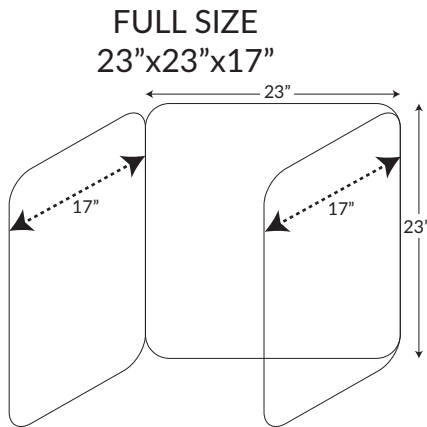

PREMIUM HINGE	ECONOMY HINGE	FIXED JOINT
JOINT DETAIL			
SHIELD STANDING	 FULL COMPACT SHOWN	 FULL SIZE SHOWN	 SLIM SHOWN
SHIELD FOLDED	 FULL COMPACT SHOWN	 FULL SIZE SHOWN	FIXED JOINT Not available folded

CUSTOM OPTIONS

- All panels can be nearly any custom size
- Transaction slot can be added to front or side panels
- Frosted side panel for a little extra help keeping students' eyes on their own papers

See our full line of Social Distance Shields and cleaning/disinfecting instructions @ louversintl.com