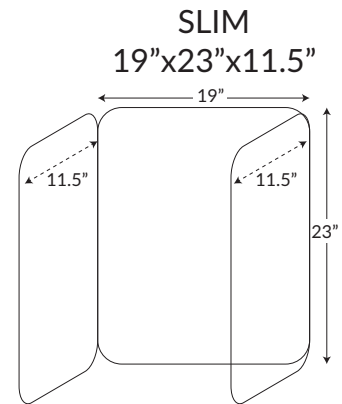

PREMIUM HINGE	ECONOMY HINGE	FIXED JOINT
JOINT DETAIL			
SHIELD STANDING	 FULL COMPACT SHOWN	 FULL SIZE SHOWN	 SLIM SHOWN
SHIELD FOLDED	 FULL COMPACT SHOWN	 FULL SIZE SHOWN	FIXED JOINT Not available folded

CUSTOM OPTIONS

- All panels can be nearly any custom size
- Transaction slot can be added to front or side panels
- Frosted side panel for a little extra help keeping students' eyes on their own papers

See our full line of Social Distance Shields and cleaning/disinfecting instructions @ louversintl.com