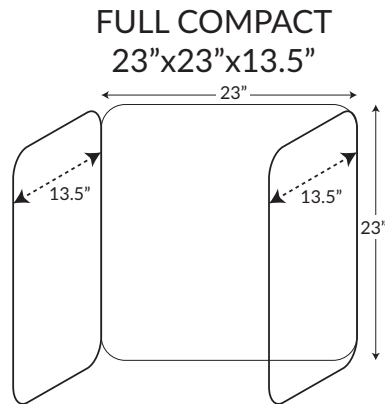

PREMIUM HINGE	ECONOMY HINGE	FIXED JOINT
JOINT DETAIL			
SHIELD STANDING	 FULL COMPACT SHOWN	 FULL SIZE SHOWN	 SLIM SHOWN
SHIELD FOLDED	 FULL COMPACT SHOWN	 FULL SIZE SHOWN	FIXED JOINT Not available folded

CUSTOM OPTIONS

- All panels can be nearly any custom size
- Transaction slot can be added to front or side panels
- Frosted side panel for a little extra help keeping students' eyes on their own papers

See our full line of Social Distance Shields and cleaning/disinfecting instructions @ louversintl.com