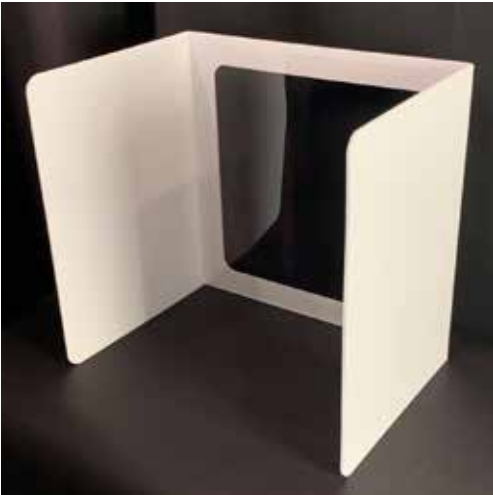

CORRUGATED PLASTIC
SCHOOL DESK BARRIERS

*Economy
barrier solutions
for classrooms*

BACK TO SCHOOL, SAFELY!

FEATURES:

- Ultra lightweight and foldable, for easy shipping, carrying, and storing
- Less expensive than acrylic or polycarbonate panels
- Two different sizes to accommodate different school desks
- All plastic construction can be wiped down and sanitized
- Clear, large PETG window offers excellent light transmission and minimal to no distortion
- No risk of breakage from falling

SIZES:

- Small**
20"×20"×14"
- Large**
23"×24"×16"

PART #:

- SDS-CDTB-S
- SDS-CDTB-L

Louvers International's corrugated plastic **School Desk Barrier** is constructed completely from plastic; the entire surface can be easily sanitized over-and-over for ongoing use. Our School Desk Barrier is also light weight, weighing around 1 lb., making it easy for students to carry their barrier around from classroom-to-classroom.